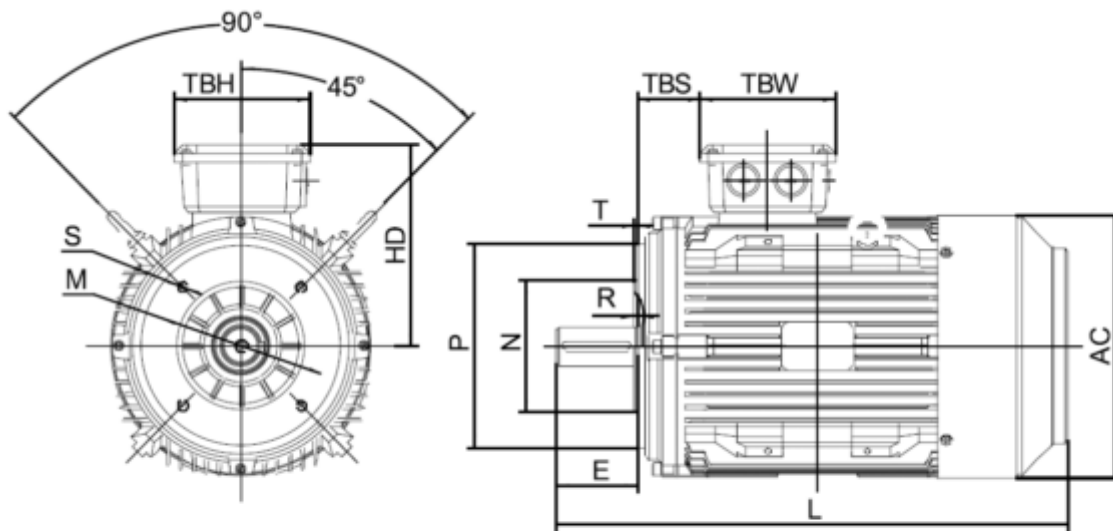

Data Sheet

Article number: 250301850425

Description: Kleedrive T3C 180M-4 18.5KW 1400 rpm
3x400/690V 50HZ IP55 B14 Eff=92,6%

Measures

AA = 354	K = Ø15	TBW = 162
AC = Ø360	L = 687	
AD = 445	M =	
D = Ø48	N =	
E = 110	P =	
F = 14	S =	
G = 42.5	TBH = 187	
HD = 265	TBS = 160	