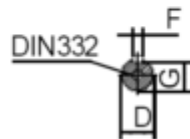

Data Sheet

Article number: 250301850425

Description: Kleedrive T3C 180M-4 18.5KW 1400 rpm
3x400/690V 50HZ IP55 B14 Eff=92,6%

Measures

AA = 354	K = Ø15	TBW = 162
AC = Ø360	L = 687	
AD = 445	M =	
D = Ø48	N =	
E = 110	P =	
F = 14	S =	
G = 42.5	TBH = 187	
HD = 265	TBS = 160	